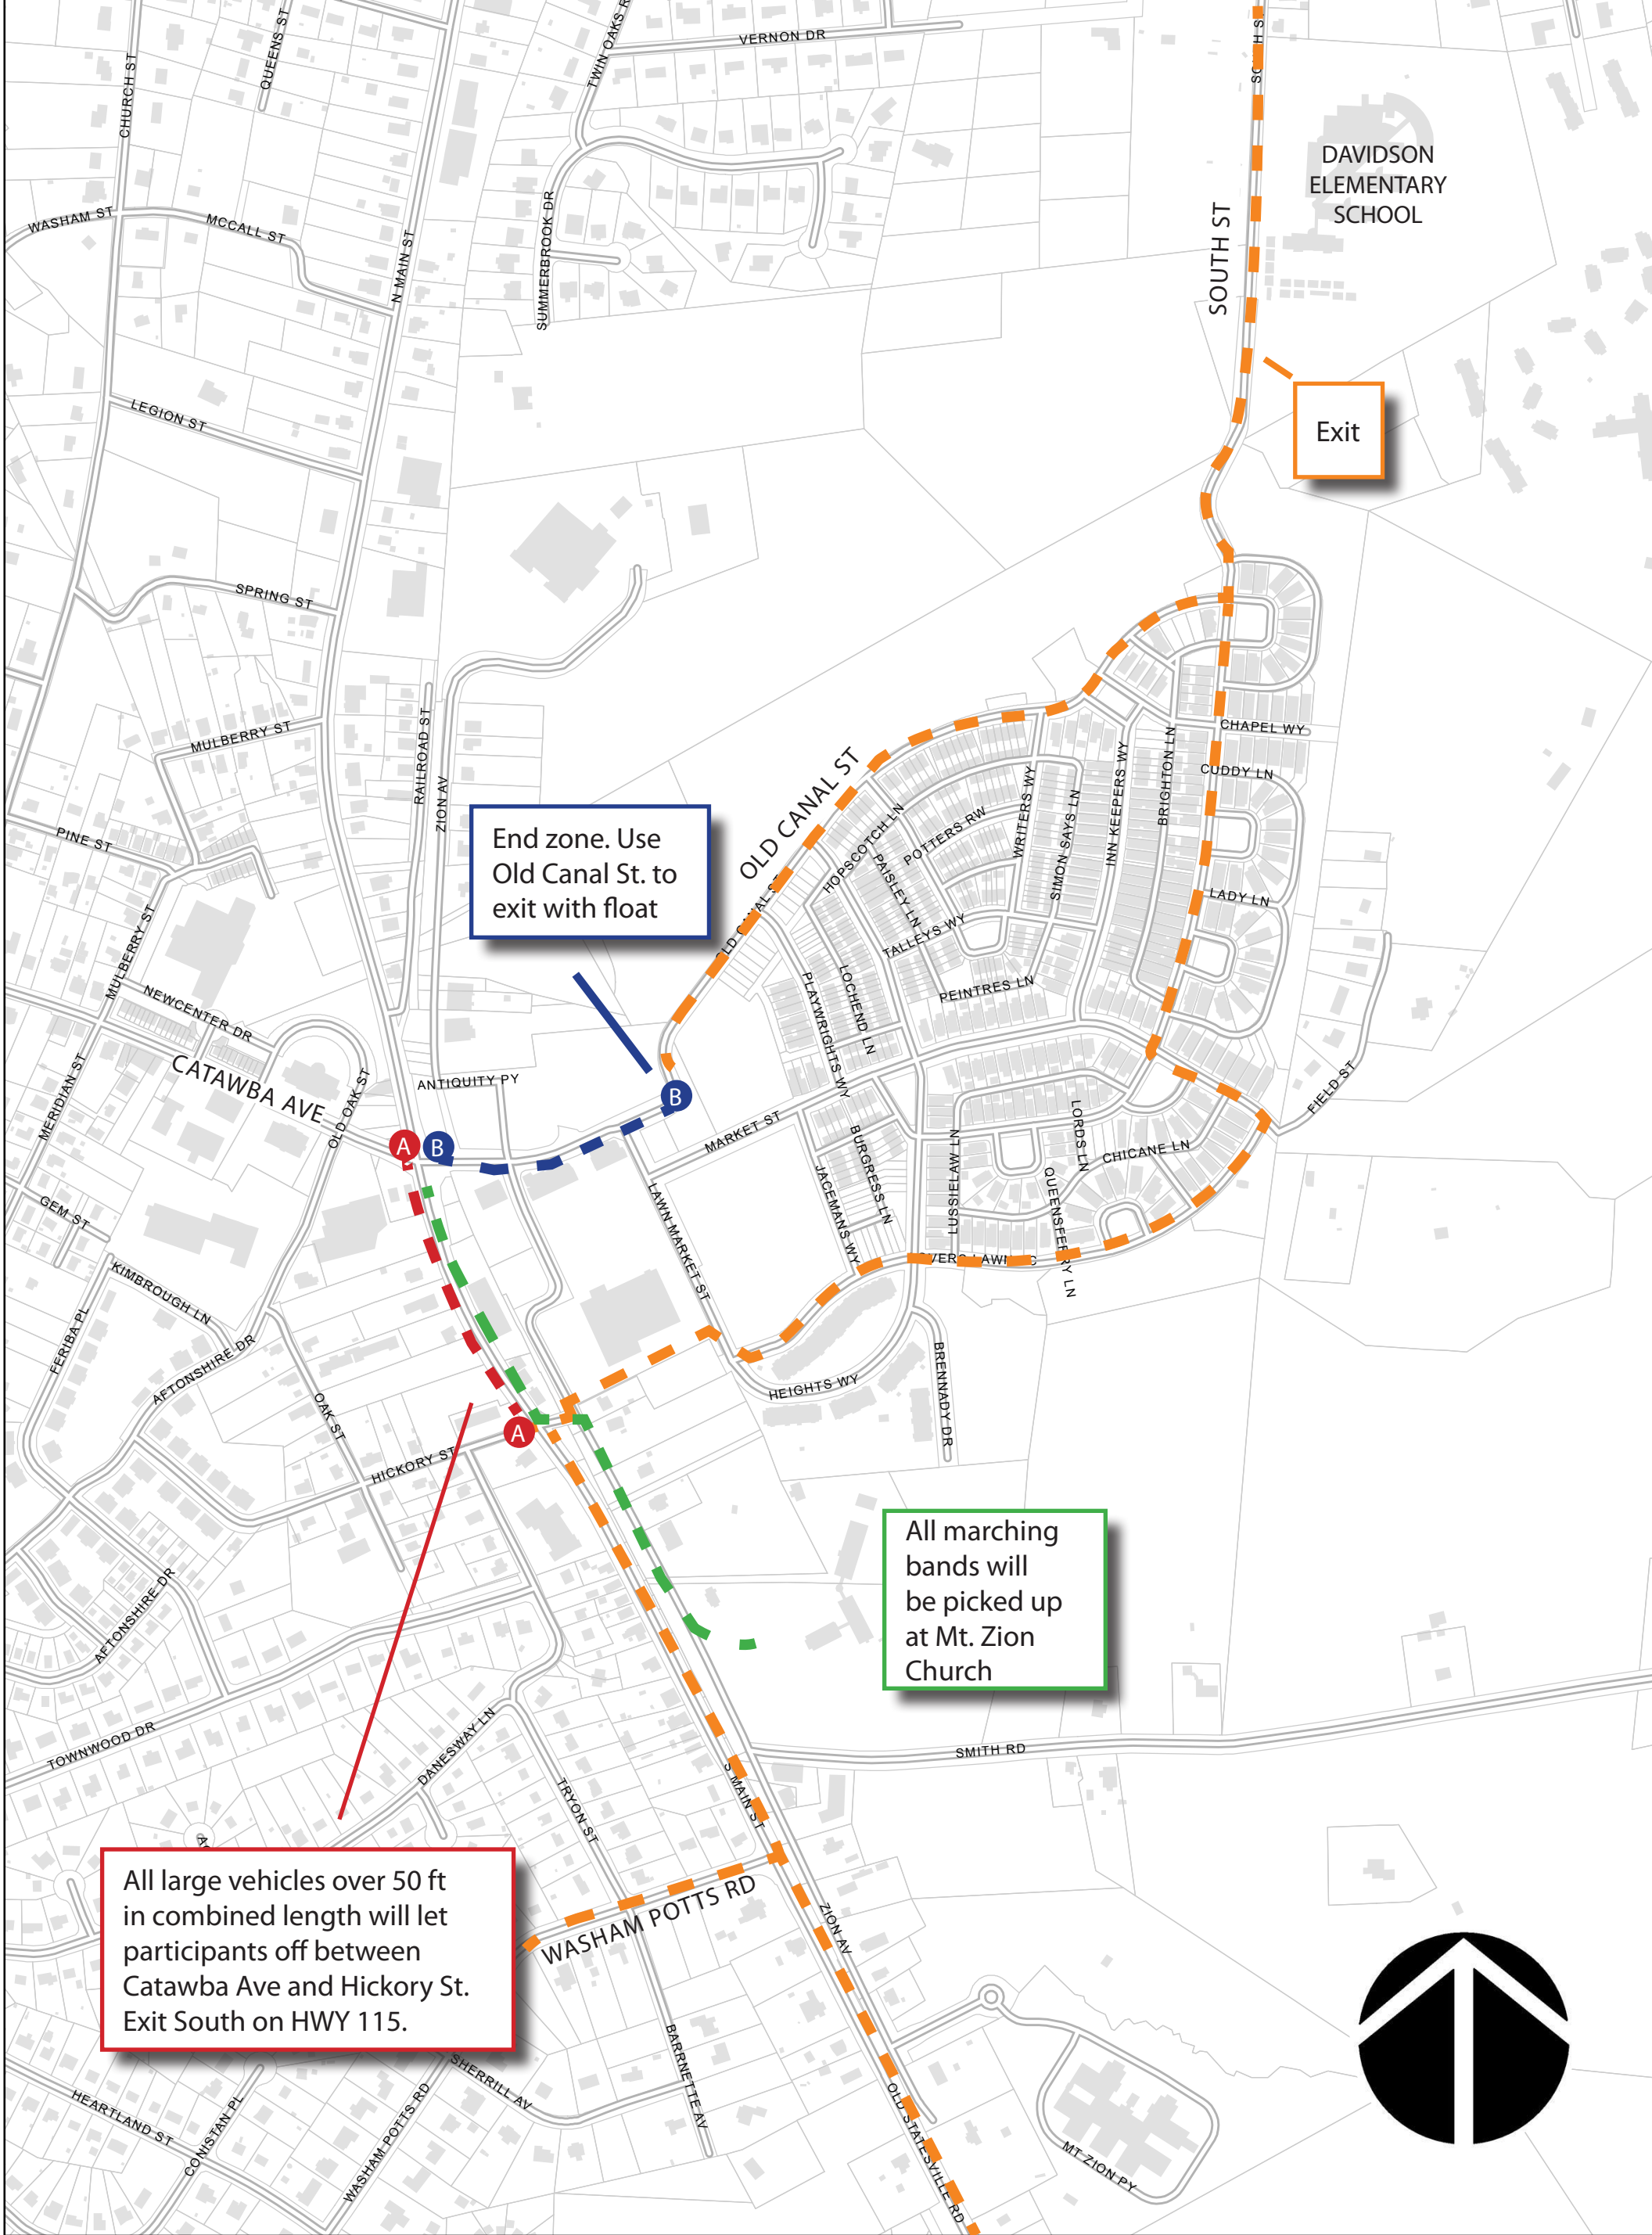

DEMOBILIZATION AREAS FOR PARADE

DAVIDSON
ELEMENTARY
SCHOOL

Exit

End zone. Use
Old Canal St. to
exit with float

All marching
bands will
be picked up
at Mt. Zion
Church

All large vehicles over 50 ft
in combined length will let
participants off between
Catawba Ave and Hickory St.
Exit South on HWY 115.