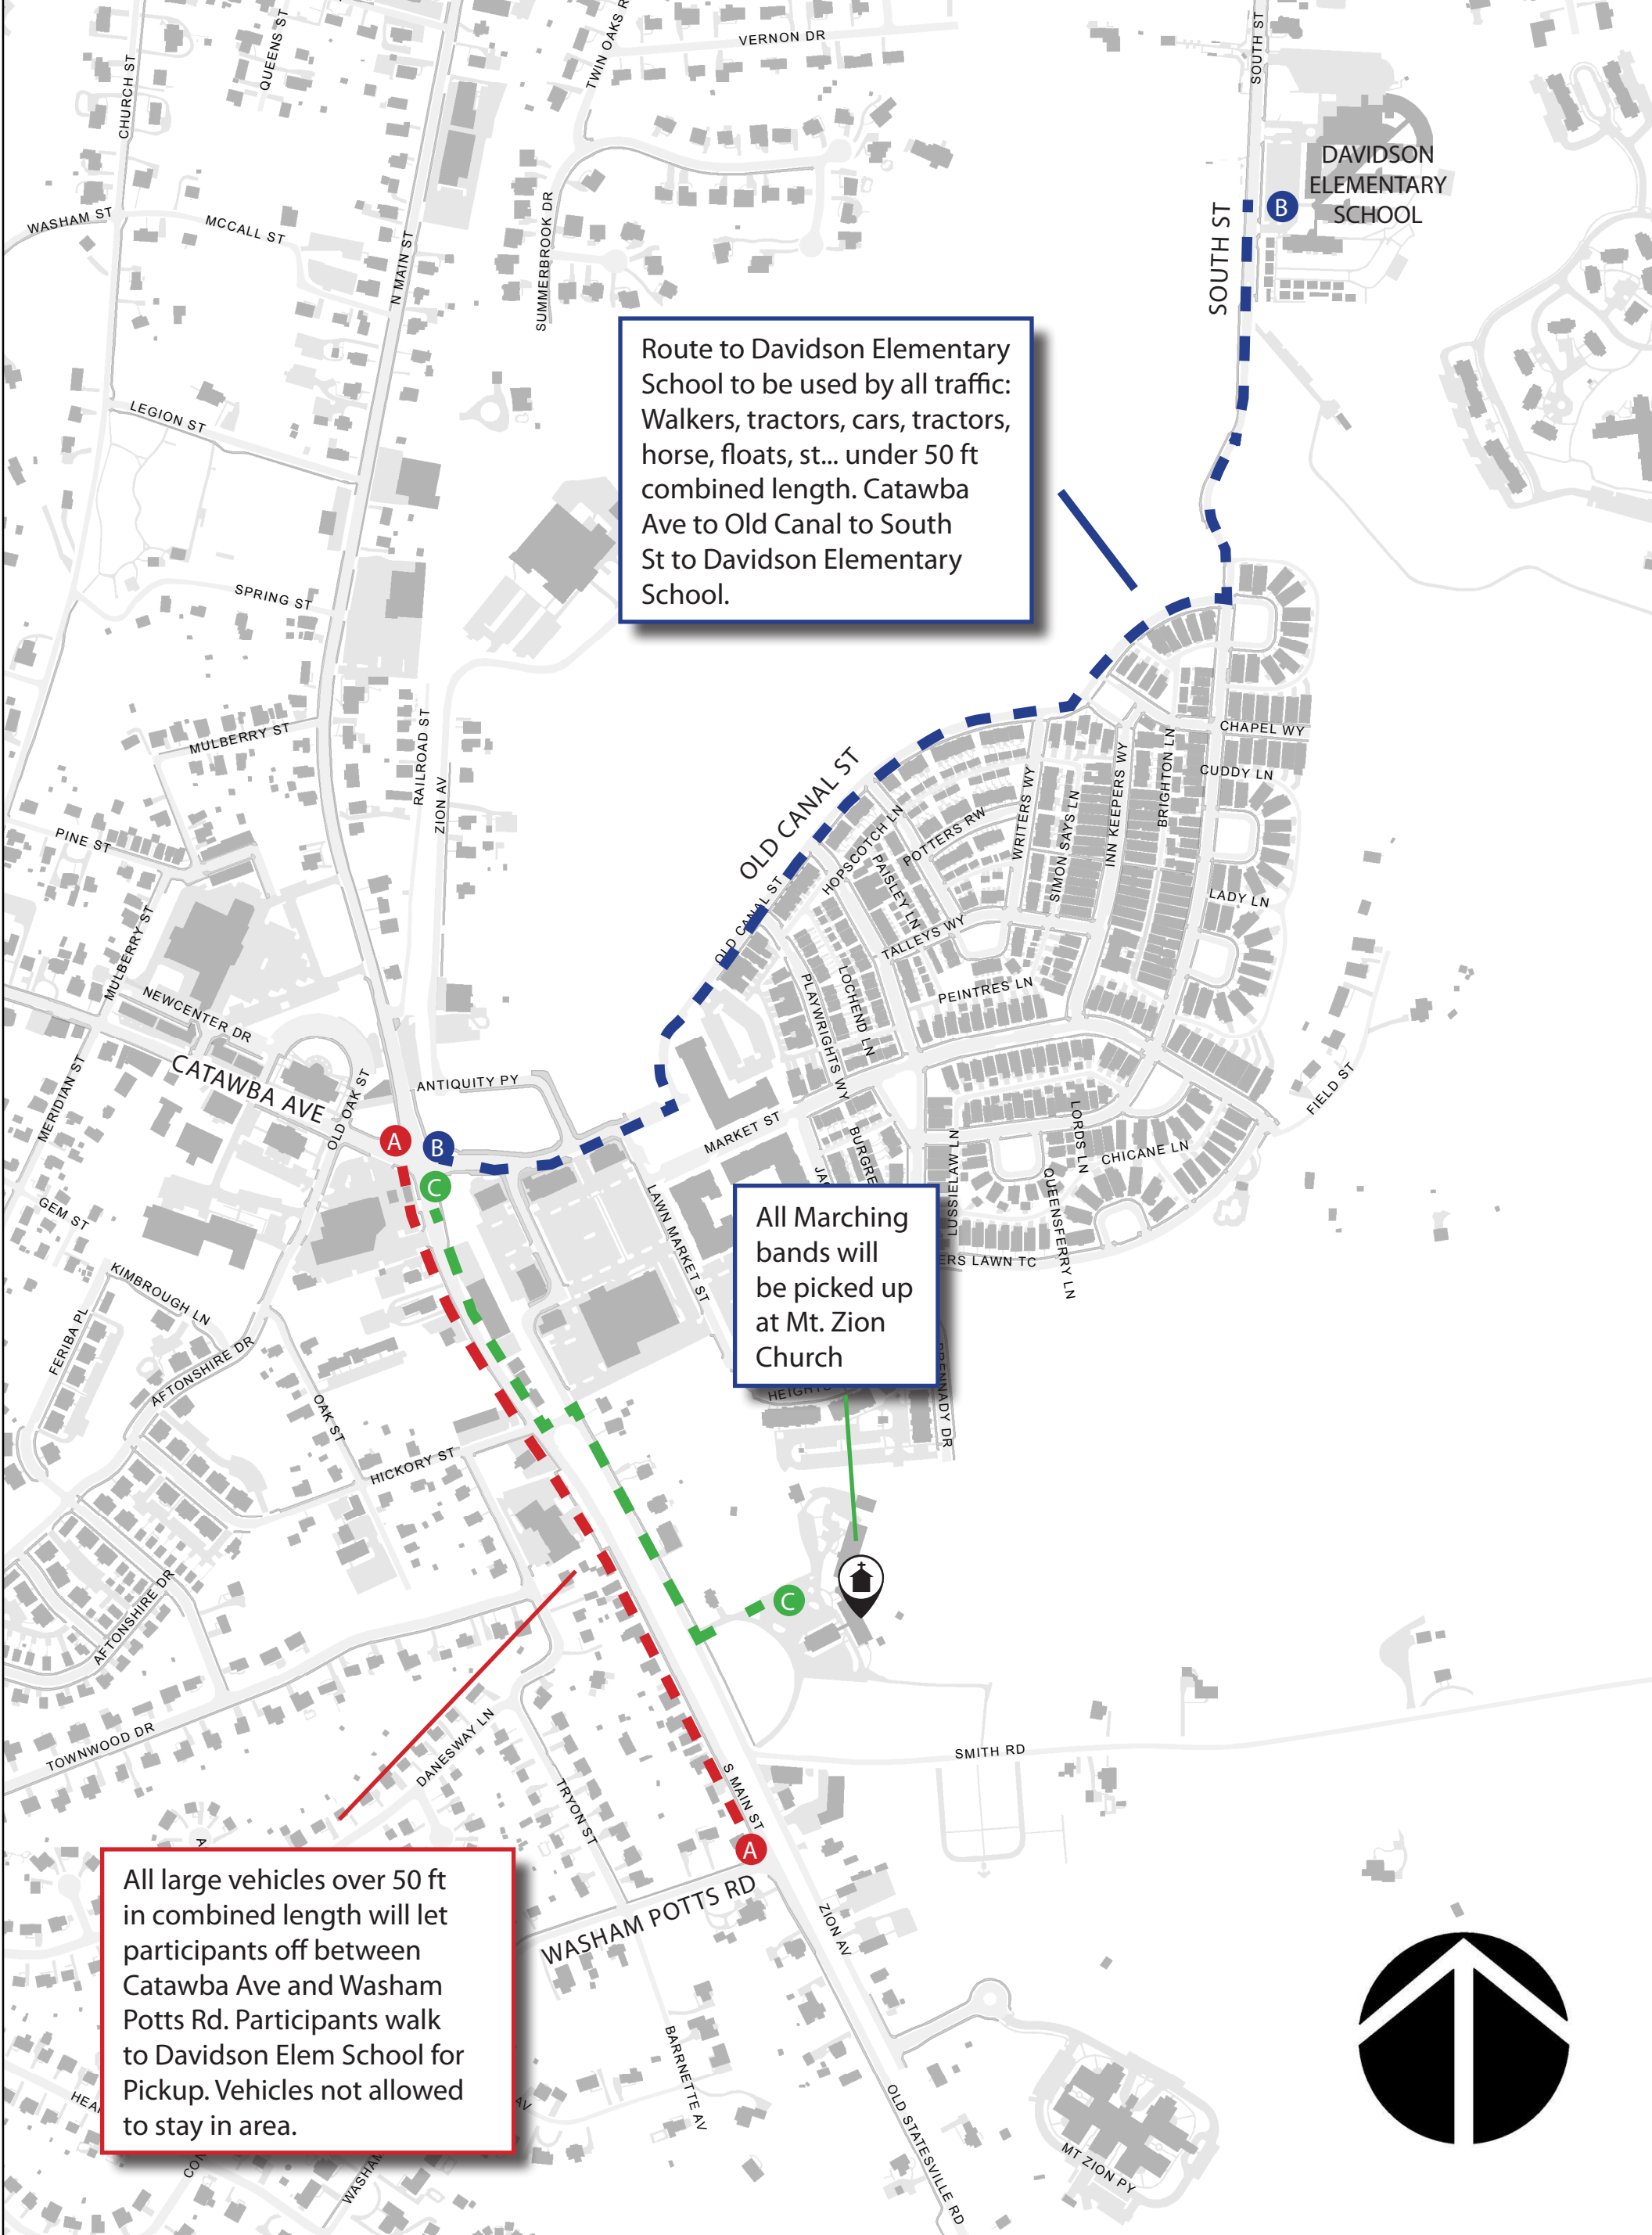

DEMOBILIZATION AREAS FOR PARADE

35TH NORTH MECKLENBURG CHRISTMAS PARADE 2017

Route to Davidson Elementary School to be used by all traffic: Walkers, tractors, cars, tractors, horse, floats, st... under 50 ft combined length. Catawba Ave to Old Canal to South St to Davidson Elementary School.

All Marching bands will be picked up at Mt. Zion Church

All large vehicles over 50 ft in combined length will let participants off between Catawba Ave and Washam Potts Rd. Participants walk to Davidson Elem School for Pickup. Vehicles not allowed to stay in area.